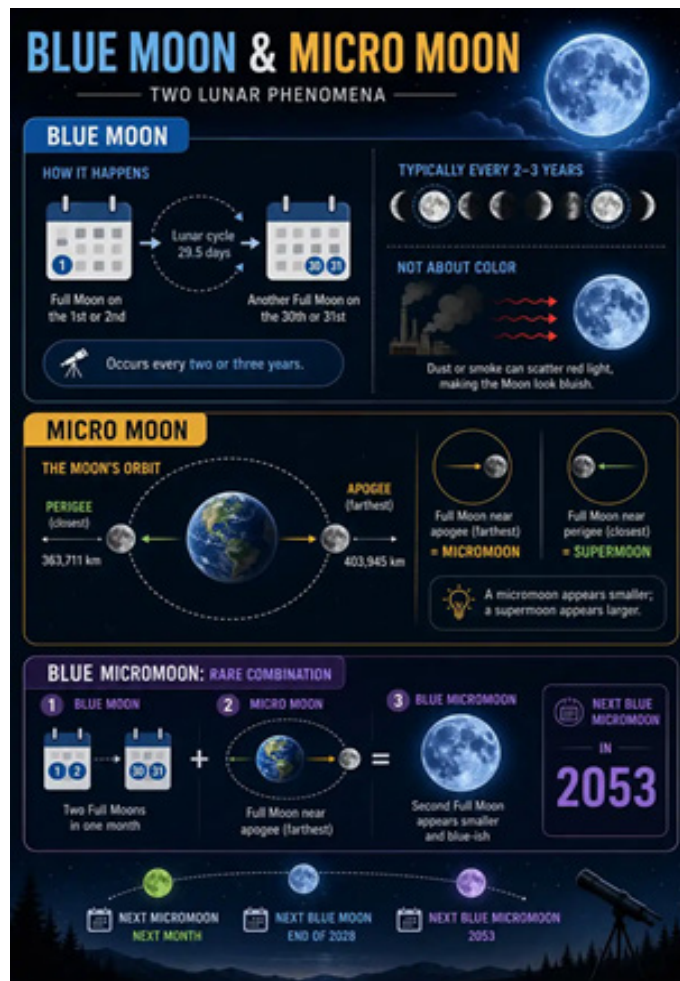

Space

BLUE MICROMOON

Why in News:

- Skywatchers are expected to witness a rare **Blue Micromoon** event.

Understanding a Blue Moon

- A **Blue Moon** is the second full moon occurring within a calendar month.
- It occurs because the interval between full moons is about **29.5 days.**
- On average, a Blue Moon appears about once every **33 months.**
- Two Blue Moons in the same year occur roughly four times per century.

Understanding a Micromoon

- A **Micromoon** occurs when a full moon coincides with the Moon's **apogee**.
- The Moon's orbit around Earth is **elliptical** rather than circular.
- The Moon is about **403,945 km** away at apogee.
- A Micromoon appears around **14% smaller than a supermoon**.

Astronomical Concepts

- **Perigee** is the Moon's closest point to Earth at approximately **363,711 km**.
- A full moon near perigee is known as a **Supermoon**.
- A full moon near apogee is termed a **Micromoon**.

Frequency and Observation

- Blue Micromoons occur roughly once every few decades.
- No special equipment is required for observation under clear skies.

UTTAR PRADESH IN NEWS**SECOND BRICS CULTURE WORKING GROUP (CWG) MEETING**