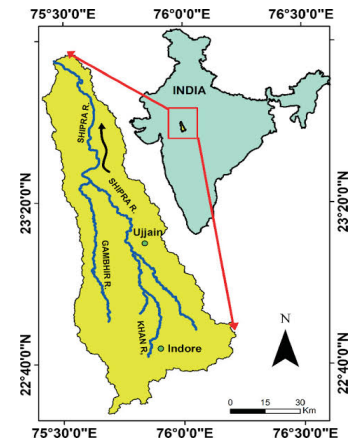

KSHIPRA RIVER

ETV Bharat

Call To Revive Tributaries Of Kshipra River In Madhya Pradesh

Most of these tributaries have either disappeared or become seasonal drains due to encroachment, water source degradation and erratic...

Why in News:

- The **Kshipra River system** in Madhya Pradesh is facing challenges due to the drying of tributaries.

River Profile

- The **Kshipra (Shipra)** is a tributary of the **Chambal River**.
- It flows entirely through **Madhya Pradesh**.
- The river is approximately **195 km** long.

Geographical Features

- It originates from the **Vindhya Range** near Ujjain.
- It flows across the **Malwa Plateau** before joining the Chambal.
- Major tributaries include the **Khan** and **Gambhir** rivers.

Why in News:

- A recent study reconstructed nearly **4,000 years** of climate and vegetation history of Majuli Island.

Geographical Importance

- Majuli is located within the **Brahmaputra River system** in Assam.
- It is recognized as the **world's largest river island**.
- It was declared a district of Assam in **2016**.