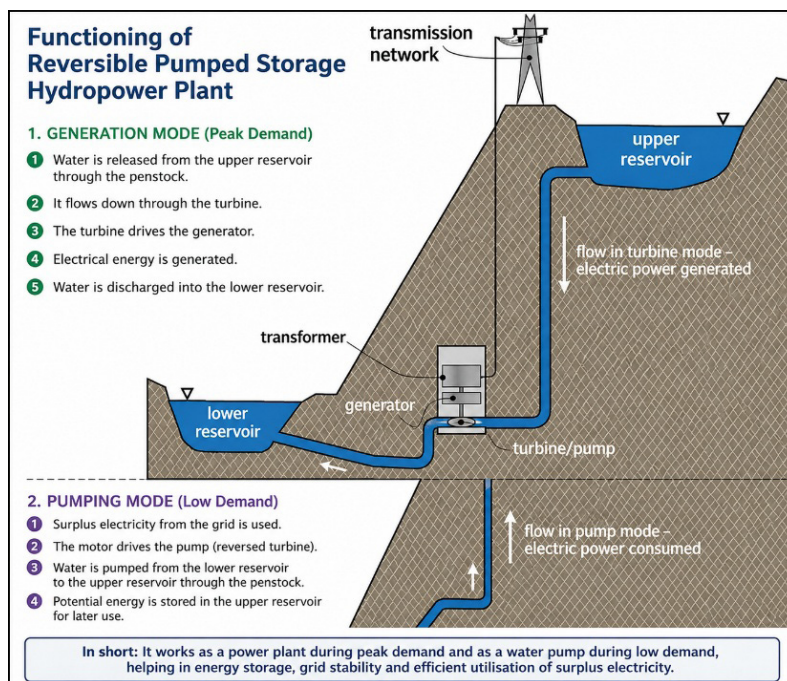

TNIE The New Indian Express

[Kadamparai hydropower plant's output crippled by outdated parts](#)

When the grid needs power, water is released from the upper dam at Kadamparai to the Lower Aliyar Dam, driving the turbines to generate...

Why in News:

- Tamil Nadu's only reversible pumped storage hydropower plant is operating at about **25% capacity** as it has exceeded its design life.

Location and Background

- It is a **400 MW** hydropower project located in the **Kadamparai River Basin, Tamil Nadu**.
- It was commissioned in **1987** as Tamil Nadu's first pumped storage power plant.
- It remains unique in the state for its **reversible two-way turbine technology**.

Working Mechanism

- During peak demand, water flows from the **Kadamparai Dam** to the **Lower Aliyar Dam** to generate electricity.
- During low-demand periods, turbines operate in reverse mode to pump water back upstream.
- The system stores surplus energy generated from renewable sources such as wind and solar.